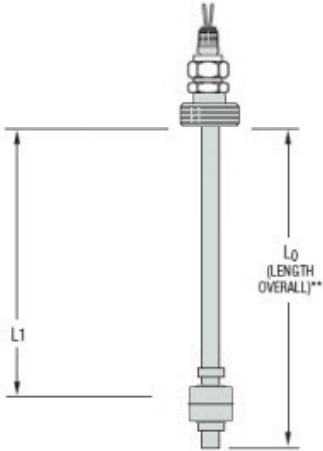

LEVEL SWITCHES

Part No. W1060006
 Unit Price \$1,073.00
 Lead Time 15
 (Business Days)

Technical Specifications	
Series:	Standard LS-800
Specific Gravity:	1.5
Max. Pressure:	180
Stem Length:	36" - 60"
Stem Construction:	Tubing (for units < 72")
Operating Temp.:	100
Stem Material:	316 Stainless Steel
Mounting Type:	(3A) 2" NPT Adjustable
Switch Type:	SPDT, 20VA
Wiring Group:	Group 3 - Common Return
Number of Levels:	1
Electrical Connection:	Leadwire
Float Material:	316 Stainless Steel
Float Type:	316 SS (138935)
Media Type:	?
Float Stops:	Collars

Ordering Information	
Part Number:	W1060006
List Price:	\$1,073.00
Lead Time:	15 Business Days
Min. Order Quantity:	1
Shipping Weight:	16.83 lbs.
Model Description:	LS-800-3A-SS-SS-SPDT-020-GR3-1

Dimensional Specifications	
L1:	55" NO
L0:	57.000"
Lead Length:	24"