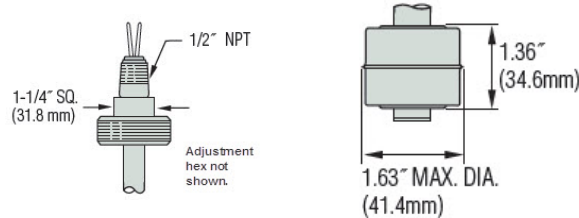

LEVEL SWITCHES

Part No. W1060006
 Unit Price \$1,073.00
 Lead Time 15
 (Business Days)

Technical Specifications	
Series:	Standard LS-800
Specific Gravity:	1.5
Max. Pressure:	180
Stem Length:	36" - 60"
Stem Construction:	Tubing (for units < 72")
Operating Temp.:	100
Stem Material:	316 Stainless Steel
Mounting Type:	(3A) 2" NPT Adjustable
Switch Type:	SPDT, 20VA
Wiring Group:	Group 3 - Common Return
Number of Levels:	1
Electrical Connection:	Leadwire
Float Material:	316 Stainless Steel
Float Type:	316 SS (138935)
Media Type:	?
Float Stops:	Collars

Ordering Information	
Part Number:	W1060006
List Price:	\$1,073.00
Lead Time:	15 Business Days
Min. Order Quantity:	1
Shipping Weight:	16.83 lbs.
Model Description:	LS-800-3A-SS-SS-SPDT-020-GR3-1

Dimensional Specifications	
L1:	55" NO
L0:	57.000"
Lead Length:	24"