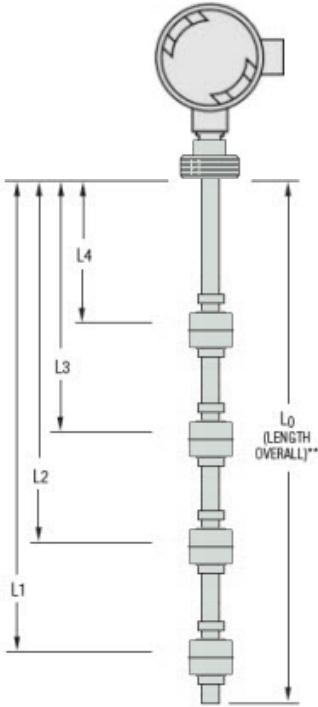

LEVEL SWITCHES

Part No. W1027910
 Unit Price \$1296.90
 Lead Time 15
 (Business Days)

Technical Specifications	
Series:	Standard LS-800
Specific Gravity:	0.80
Max. Pressure:	60
Stem Length:	60" - 72"
Stem Construction:	Tubing (for units < 72")
Operating Temp.:	200
Stem Material:	316 Stainless Steel
Mounting Type:	(3) 2" NPT
Switch Type:	SPST, 20VA
Wiring Group:	Group 2 - Independent Return
Number of Levels:	4
Electrical Connection:	Nema 4 Junction Box
Float Material:	316 Stainless Steel
Float Type:	316 SS (138935)
Media Type:	Water
Float Stops:	Grip Rings

Ordering Information	
Part Number:	W1027910
Lead Time:	15 Business Days
Min. Order Quantity:	1
Shipping Weight:	21.12 lbs.
Model Description:	LS-800-3-SS-SS-SPST-020-GR2-4

Dimensional Specifications	
L4:	24" NO
L3:	42" NO
L2:	46" NO
L1:	70" NO
L0:	72.000"