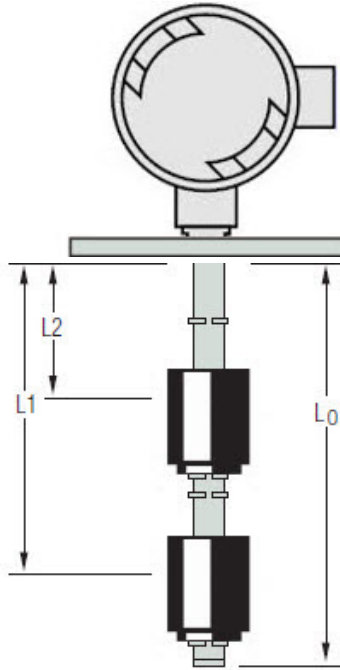

LEVEL SWITCHES

Part No. W1058769
 Unit Price \$532.80
 Lead Time 15
 (Business Days)

Technical Specifications	
Specific Gravity:	.875
Max. Pressure:	15
Operating Temp.:	200
Stem Material:	316 SS
Series:	Standard LS-700
Mounting Type:	(4C) 3-5/8" Dia. Flange w/1/2" Conduit Connection
Switch Type:	SPST, 20VA
Wiring Group:	Group 2 - Independent Return
Number of Levels:	2
Electrical Connection:	Nema 4 Junction Box
float_type:	Buna N (187553)
Float Material:	Buna N
Media Type Other:	Hydraulic Fluid
Float Stops:	Grip Rings

Ordering Information	
Part Number:	W1058769
Lead Time:	15 Business Days
Min. Order Quantity:	1
Shipping Weight:	3.75 lbs.
Model Description:	LS-700-4C-SS-BN-SPST-020-GR2-2

Dimensional Specifications	
L2:	8" NO
L1:	12" NO
L0:	14"