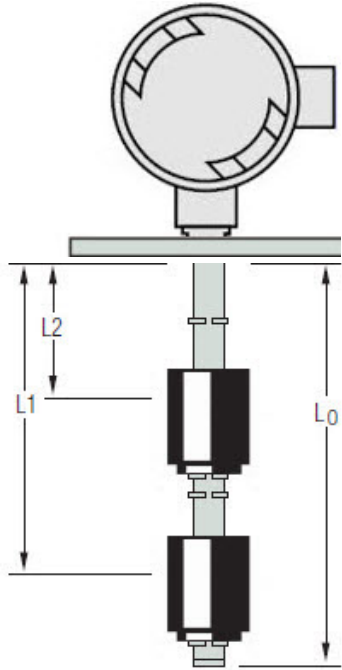

**LEVEL SWITCHES**

Part No. W1058771  
 Unit Price \$595.80  
 Lead Time 15  
 (Business Days)

Technical Specifications	
Specific Gravity:	.875
Max. Pressure:	15
Operating Temp.:	200
Stem Material:	316 SS
Series:	Standard LS-700
Mounting Type:	(4C) 3-5/8" Dia. Flange w/1/2" Conduit Connection
Switch Type:	SPST, 20VA
Wiring Group:	Group 2 - Independent Return
Number of Levels:	2
Electrical Connection:	Nema 4 Junction Box
float_type:	Buna N (187553)
Float Material:	Buna N
Media Type Other:	Hydraulic Oil
Float Stops:	Grip Rings

Ordering Information	
Part Number:	W1058771
Lead Time:	15 Business Days
Min. Order Quantity:	1
Shipping Weight:	6.25 lbs.
Model Description:	LS-700-4C-SS-BN-SPST-020-GR2-2

Dimensional Specifications	
L2:	16" NO
L1:	22" NO
L0:	24"