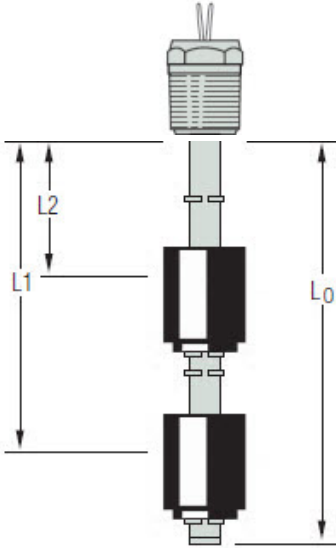

**LEVEL SWITCHES**

Part No. W61608  
 Unit Price \$245.50  
 Lead Time 15  
 (Business Days)

Technical Specifications	
Specific Gravity:	.8
Max. Pressure:	10
Operating Temp.:	200
Stem Material:	Brass
Series:	Standard LS-700
Mounting Type:	(2) 3/4" NPT
Switch Type:	SPST, 20VA
Wiring Group:	Group 2 - Independent Return
Number of Levels:	2
Electrical Connection:	Leadwire
float_type:	Buna N (187553)
Float Material:	Buna N
Media Type Other:	Hydraulic Oil
Float Stops:	Grip Rings

Ordering Information	
Part Number:	W61608
List Price:	\$245.50
Lead Time:	15 Business Days
Min. Order Quantity:	1
Shipping Weight:	4.75 lbs.
Model Description:	LS-700-2-BR-BN-SPST-020-GR2-2

Dimensional Specifications	
L2:	8" NO
L1:	16" NO
L0:	17.000"
Lead Length:	12"