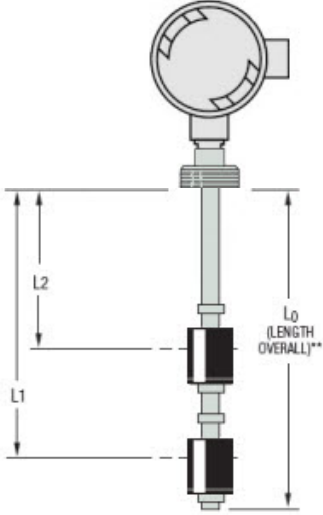

**LEVEL SWITCHES**

Part No. W45790  
 Unit Price \$703.00  
 Lead Time 5  
 (Business Days)

Technical Specifications	
Series:	Standard LS-800
Specific Gravity:	.87
Max. Pressure:	10
Stem Length:	1.5" - 36"
Stem Construction:	Tubing (for units < 72")
Operating Temp.:	130
Stem Material:	316 Stainless Steel
Mounting Type:	(2) 1-1/4" NPT
Switch Type:	SPST, 20VA
Wiring Group:	Group 2 - Independent Return
Number of Levels:	2
Electrical Connection:	Nema 4 Junction Box
Float Material:	Buna N
Float Type:	Buna N (26032)
Media Type:	oil
Float Stops:	Grip Rings

Ordering Information	
Part Number:	W45790
List Price:	\$703.00
Lead Time:	5 Business Days
Min. Order Quantity:	1
Shipping Weight:	8.04 lbs.
Model Description:	LS-800-2-SS-BN-SPST-020-GR2-2

Dimensional Specifications	
L2:	4" NO
L1:	11" NO
L0:	13.000"