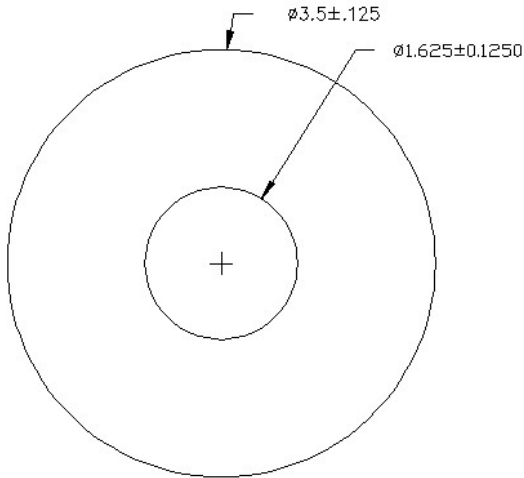

Midwest Current Transformer CT Models

Front View