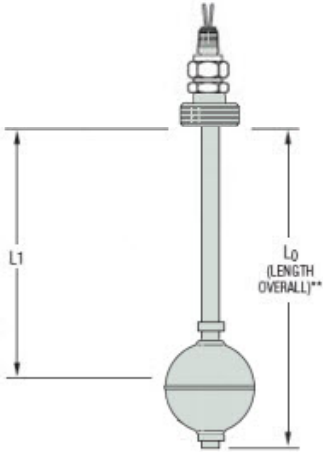

LEVEL SWITCHES

Part No. W1024023
 Unit Price \$958.00
 Lead Time 15
 (Business Days)

Technical Specifications	
Series:	Standard LS-800
Specific Gravity:	1.5
Max. Pressure:	180
Stem Length:	36" - 60"
Stem Construction:	Tubing (for units < 72")
Operating Temp.:	100
Stem Material:	316 Stainless Steel
Mounting Type:	(3A) 2" NPT Adjustable
Switch Type:	SPDT, 20VA
Wiring Group:	Group 3 - Common Return
Number of Levels:	1
Electrical Connection:	Leadwire
Float Material:	316 Stainless Steel
Float Type:	316 SS (14569)
Media Type:	Water
Float Stops:	Collars

Ordering Information	
Part Number:	W1024023
List Price:	\$958.00
Lead Time:	15 Business Days
Min. Order Quantity:	1
Shipping Weight:	16.83 lbs.
Model Description:	LS-800-3A-SS-SS-SPDT-020-GR3-1

Dimensional Specifications	
L1:	55" NO
L0:	57.000"
Lead Length:	24"