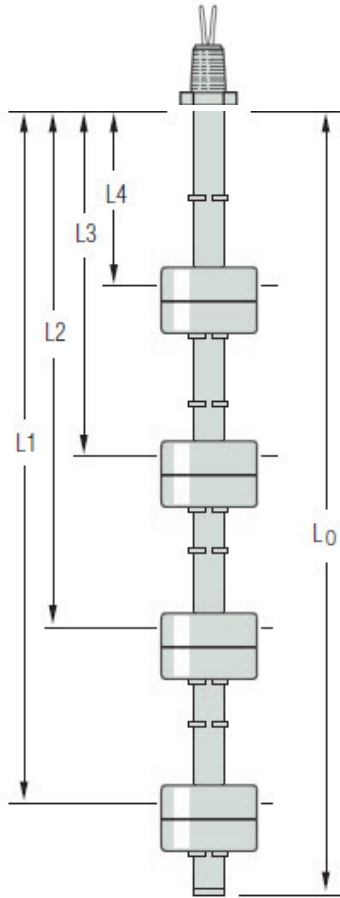

**LEVEL SWITCHES**

Part No. W1023706

Lead Time (Business Days) 15

Technical Specifications	
Specific Gravity:	1
Max. Pressure:	100
Operating Temp.:	150
Stem Material:	316 SS
Series:	Standard LS-700
Mounting Type:	(1) 1/8" NPT
Switch Type:	SPST, 20VA
Wiring Group:	Group 1 - Common Return
Number of Levels:	4
Electrical Connection:	Leadwire
float_type:	316 SS (60241)
Float Material:	316 SS
Media Type Water:	Water
Float Stops:	Grip Rings

Ordering Information	
Part Number:	W1023706
Lead Time:	15 Business Days
Min. Order Quantity:	1
Shipping Weight:	3.75 lbs.
Model Description:	LS-700-1-SS-SS-SPST-020-GR1-4

Dimensional Specifications	
L4:	1.25" NC
L3:	5.25" NC
L2:	7.25" NC
L1:	11.25" NC
L0:	12.375"
Lead Length:	24"