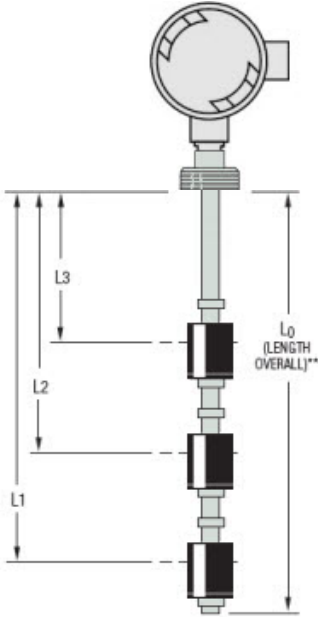

LEVEL SWITCHES

Part No. W45789
 Unit Price \$800.00
 Lead Time 5
 (Business Days)

| Technical Specifications | |
|--------------------------|------------------------------|
| Series: | Standard LS-800 |
| Specific Gravity: | .87 |
| Max. Pressure: | 10 |
| Stem Length: | 1.5" - 36" |
| Stem Construction: | Tubing (for units < 72") |
| Operating Temp.: | 130 |
| Stem Material: | 316 Stainless Steel |
| Mounting Type: | (2) 1-1/4" NPT |
| Switch Type: | SPST, 20VA |
| Wiring Group: | Group 2 - Independent Return |
| Number of Levels: | 3 |
| Electrical Connection: | Nema 4 Junction Box |
| Float Material: | Buna N |
| Float Type: | Buna N (26032) |
| Media Type: | Oil |
| Float Stops: | Grip Rings |

| Ordering Information | |
|----------------------|-------------------------------|
| Part Number: | W45789 |
| List Price: | \$800.00 |
| Lead Time: | 5 Business Days |
| Min. Order Quantity: | 1 |
| Shipping Weight: | 8.26 lbs. |
| Model Description: | LS-800-2-SS-BN-SPST-020-GR2-3 |

| Dimensional Specifications | |
|----------------------------|---------|
| L3: | 2" NC |
| L2: | 6" NO |
| L1: | 11" NC |
| L0: | 13.000" |