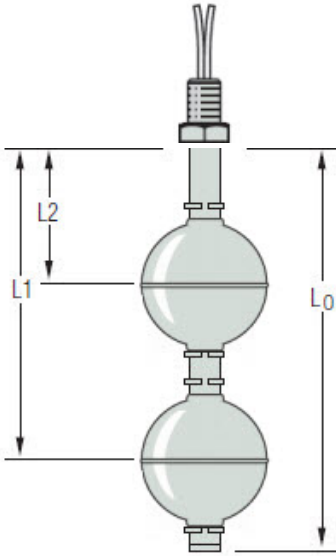

LEVEL SWITCHES

Part No. W1032713
 Unit Price \$383.40
 Lead Time 15
 (Business Days)

Technical Specifications	
Specific Gravity:	1
Max. Pressure:	15
Operating Temp.:	130
Stem Material:	316 SS
Series:	Standard LS-700
Mounting Type:	(6) 3/8-24
Switch Type:	SPST, 20VA
Wiring Group:	Group 1 - Common Return
Number of Levels:	2
Electrical Connection:	Leadwire
float_type:	316 SS (156900)
Float Material:	316 SS
Media Type Water:	Water
Float Stops:	Grip Rings

Ordering Information	
Part Number:	W1032713
Lead Time:	15 Business Days
Min. Order Quantity:	1
Shipping Weight:	5.75 lbs.
Model Description:	LS-700-6-SS-SS-SPST-020-GR1-2

Dimensional Specifications	
L2:	5.5" NO
L1:	18" NO
L0:	21"
Lead Length:	24"